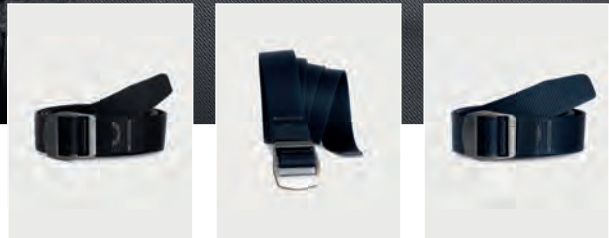

## WKP145 / Oekotex certified 6 panels cap with sandwich peak

65% cotton/35% polyester. 6 panels cap. Sandwich peak. Size adjuster with tear release fastening.

 **One Size**  **240 gsm**  **100**

## WKP122 / Neon winter cap - 6 panels

100% polyester. 6 panels with ear flaps. Neon cap with fleece lining. Adjustable drawstring and stoppers.

 **One Size**  **180 gsm**  **100**

   
Fluorescent Orange    Fluorescent Yellow

## WKP121 / Padded cap with ear flaps

100% polyamide. Winter hat with soft padding also on the ear flaps. Clip fastening to adjust the ear flaps.

 **One Size**  **130 gsm**  **90**

  
Fluorescent Yellow

## WKP817 Adjustable belt

100% Polyamide. The loop buckle adjusts the length of the belt fastening for sizes from S to 2XL

 **M/L - XL/XXL**  **60**

 **Black /  
Pearl Gun**  **Navy / Old  
Silver**