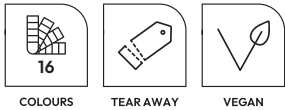

## WKP145 / Oekotex certified 6 panels cap with sandwich peak

65% cotton/35% polyester. 6 panels cap. Sandwich peak. Size adjuster with tear release fastening.

 **One Size**  **240 gsm**  **100**