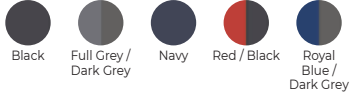

WKI0610 / Travel bag

100% polyester. Travel/leisure/sports bag in 600D polyester. Detachable and adjustable shoulder strap. Side zip pocket. Luggage tag at the side for luggage identification. Reinforced handles. Plastic stabilising feet. Side shoe holder pocket.

One Size **870 gsm** **20**

COLOURS